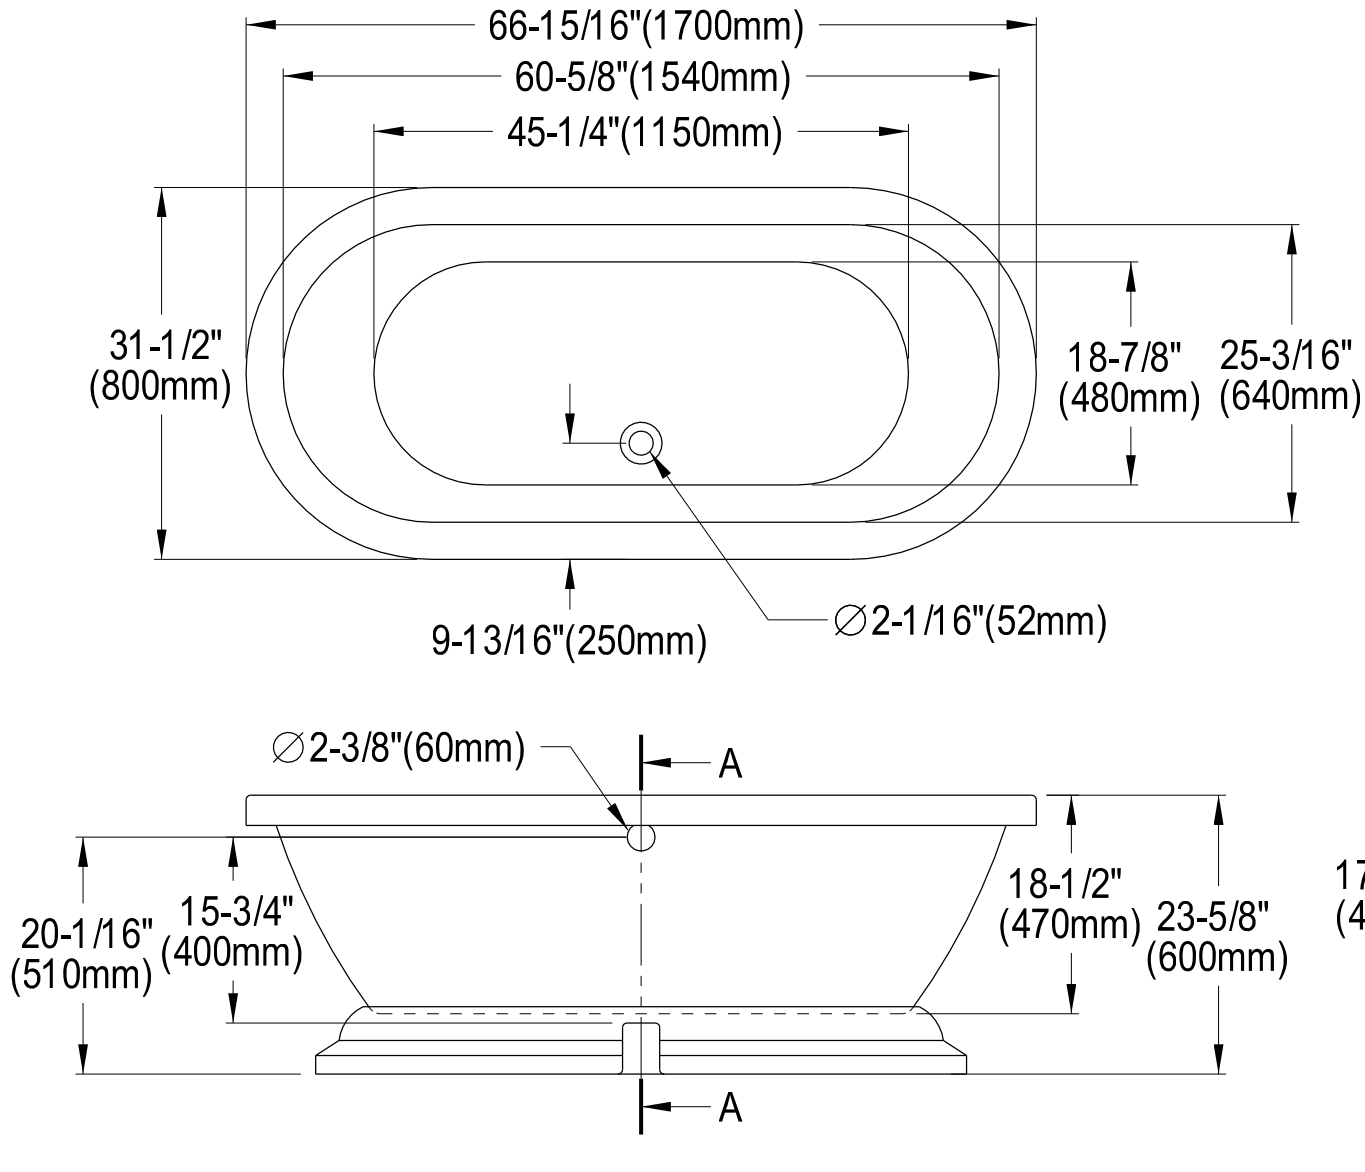

# VTPE672824P

67" Acrylic Pedestal Bath tub

M12 x 81 (4 pcs)

Section A-A